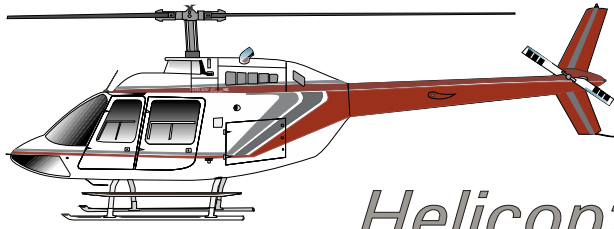

Sharkey's

Helicopters, Inc.

PO Box 5471 6 Airport Road W Lebanon, NH 03784 603-298-8728 Fax 603-298-6175 roger@sharkeys.com

9BGHFCA`&,$:L

B&-G<

GYf]U` `&%)

M95F`&$%&

Red Base # 74356
with Cloud Silver Metallic Strips # 36242
Exterior 8
Gray Cloth
Interior 7
Glass 8

Dual Controls
Baggage Compartment
TT Strap Kit
NASA Foam Seats
Deluxe Interior Trim Kit
Shoulder Harnesses X3
Super Heater
Sliding Vent Windows
Graphic Engine Monitor
Vertical Card Compass

Garmin GMA340 Audio Panel
Garmin GNS430W GPS/Com1/Nav
Garmin SL40 Com2
Garmin GTX327 Xponder
RC Allen Attitude Gyro
RC Allen Direction Gyro
Avionics Master
Engine & Airframe Door Openers
Digital Clock
Fire-X

Here is a late model FX that we are going through completely! It has a $ 69,436 total Midlife Adjustment and a BlueBook Wholesale Value of $ 443,483! We could see no aparent damage history! We have sent the engine back to the Engine shop just to make sure it is perfect!

Sales

Service

Charter

Instruction