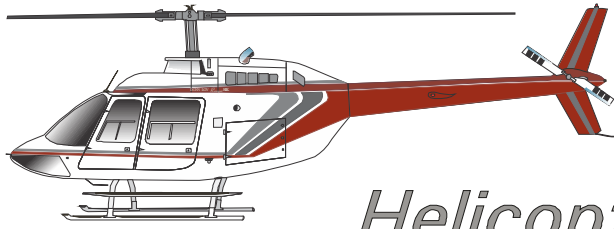

*Sharkey's*

*Helicopters, Inc.*

56 Airport Roan P.O. Box 5471 West Lebanon, NH 03784 603-298-8728 roger@sharkeys.com

ENSTROM 28F

N288SH

Serial # 831

YEAR 2016

Sable Black Metallic Base with Radiant

Red Metallic Stripes

Exterior - New Helicopter

Black/Gray Cloth

Interior- New Helicopter

Glass - New Helicopter

Dual Controls

Baggage Compartment

NASA Foam Seats