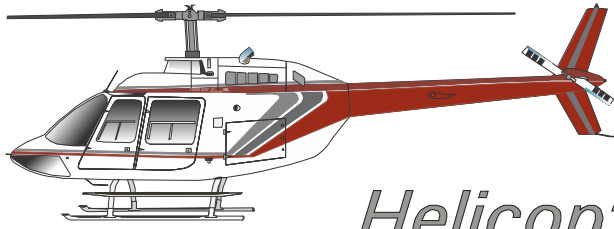

Sharkey's

Helicopters, Inc.

PO Box 5471 6 Airport Road W Lebanon, NH 03784 603-298-8728 Fax 603-298-6175 roger@sharkeys.com

ENSTROM 280FX
N281SH
Serial # 2134
YEAR 2011

Red Base
with Cloud Silver Metallic Strips
Exterior - LIKE NEW
2 Tone Gray
Interior LIKE NEW
Glass - LIKE NEW

Dual Controls
Baggage Compartment
NASA Foam Seats
Deluxe Interior Trim Kit
Shoulder Harnesses X3
Super Heater
Sliding Vent Windows
Graphic Engine Monitor
Vertical Card Compass
David Clark Headsets X3
Digital Clock
Fire-X
VSI