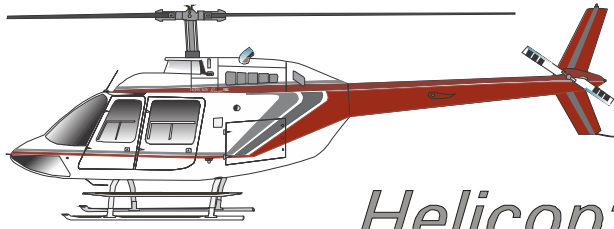

*Sharkey's*

*Helicopters, Inc.*

56 Airport Roan P.O. Box 5471 West Lebanon, NH 03784 603-298-8728 roger@sharkeys.com

**GPUVTQO '4: 2HZ**

**P492J C**

**Ugtkri%4369**

**[ GCT'4239**

Top: White Pearl Midcoat Gulfstream  
Strips: Black Sable Metallic & Silver Metallic  
Bottom: Black Sable metallic  
Interior- Custom Two Tone Leather

Dual Controls  
Baggage Compartment  
NASA Foam Seats  
Custom All Leather Seats  
Shoulder Harnesses X 3  
Super Heater  
Sliding Vent Windows  
Dual Strobe Lights  
Graphic Engine Monitor  
Door & Engine Openers  
TT Strap (5 Year)  
High Visibility Main Rotor Blades  
HD Main Rotor Blade Tape  
Fire-X